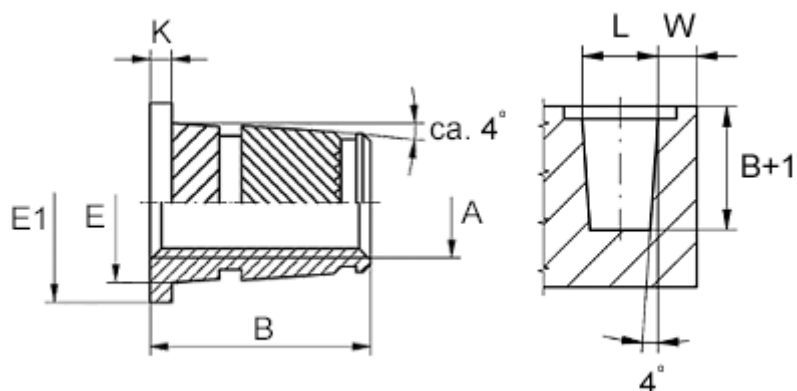

Data Sheet

Article number: 12855100025800
Description: KLEE-coil 855 100 025.800
M2,5 Brass

Measures

Female thread A	= M2,5
Flange diameter E1	= 5.6
Flange height	= 0.6
Length B	= 5.6
Min distance to edge W	= 1.5
Outer diameter E	= 4.1
Recommended bore diameter W +0.1	= 3.8